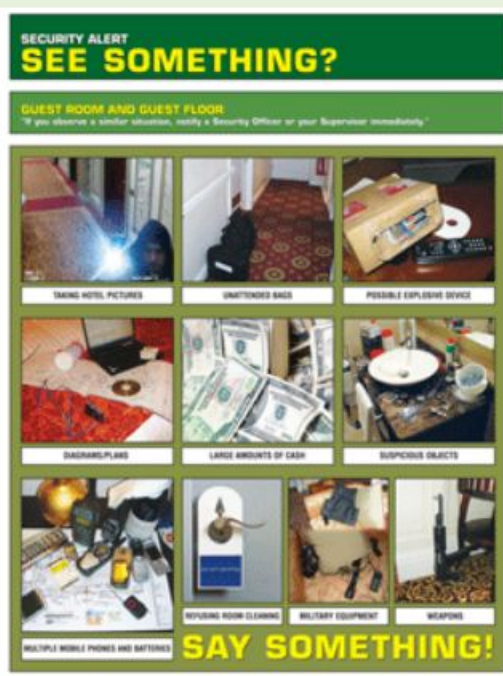

S1132

Available in: English, Spanish

Better security could be the saviour of your company!

Scrutinize your security personnel and find out whether you could improve their work attitude toward terrorism or other outside threats. Yes, it is possible with SafetyWorld trained staff solidly behind you. One of the first benefits will be affirmative reactions from all your employees as they notice improved, positive behaviour due to security advancements.

232

Available in: English

In today's world danger lurks everywhere.

Business accidents and property fires are not the only safety emergencies employees may encounter, but also natural disasters, armed robbery or terrorist activities. The guidance provided in this Outline addresses all these hazards in a meaningful way including important planning and response steps to help all employees correctly react when faced by such dangers.