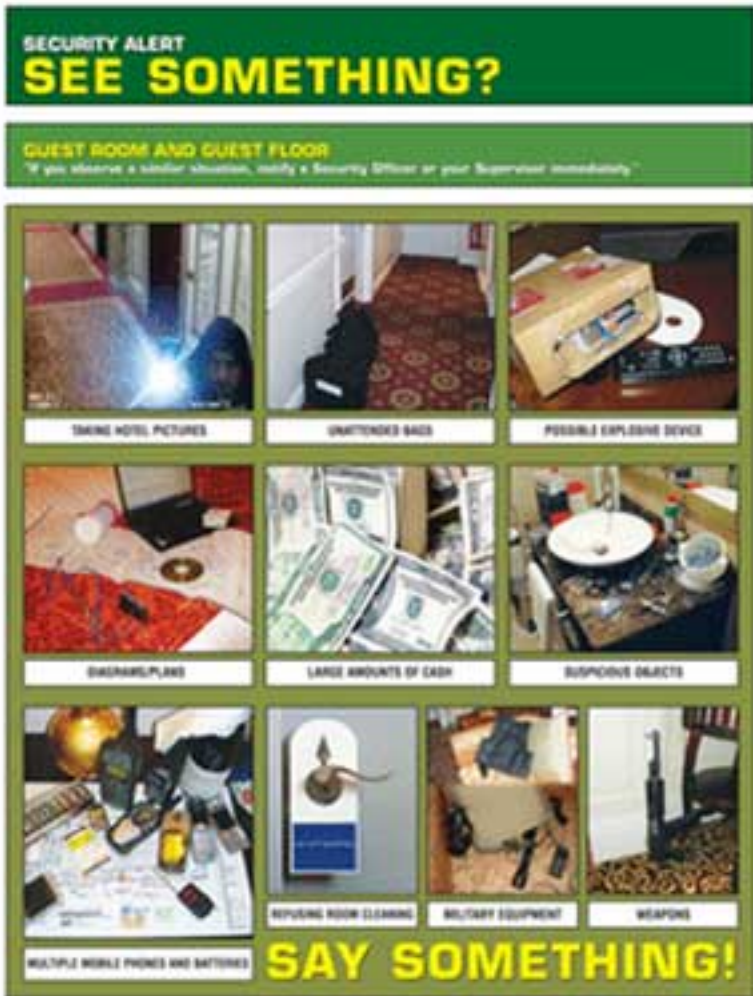

Size: 8' in height

Safety Meeting Outlines

Safety Security Meeting Outlines contain a complete guideline for your supervisors to run a productive and motivating meeting-step by step. There is space provided for you to customize and add your own notes. It will help you keep your meeting on schedule and on topic.

Size: 4 pages folded to 8.5' x 11'

Available in: English

Wall Posters

Place Security Wall Posters at strategic points in your facility to publicize the theme of the month in a short visual message. 11' x 17' Safety Bulletin Posters go into more detail, offering valuable safety tips. We also have Frames available for all sizes.