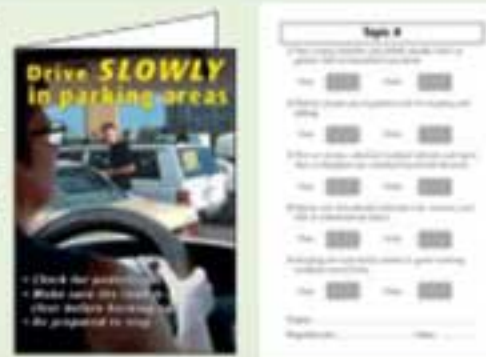

Size: 4 pages folded to 8.5' x 11'

#175

Drive slowly in parking areas.

**CLICK TO REQUEST
FREE SAMPLE**

Available in: English, French

Employee Safety Cards and Quizzes

Driving Employee Safety Cards match the poster theme of the month, and contain summary information to match your Safety Meeting Outline. The Driving Scratch Off Quizzes ensure everyone was paying attention. Like a lottery ticket, they create excitement in the safety meeting. When handed back in, they provide a record of who attended the session.