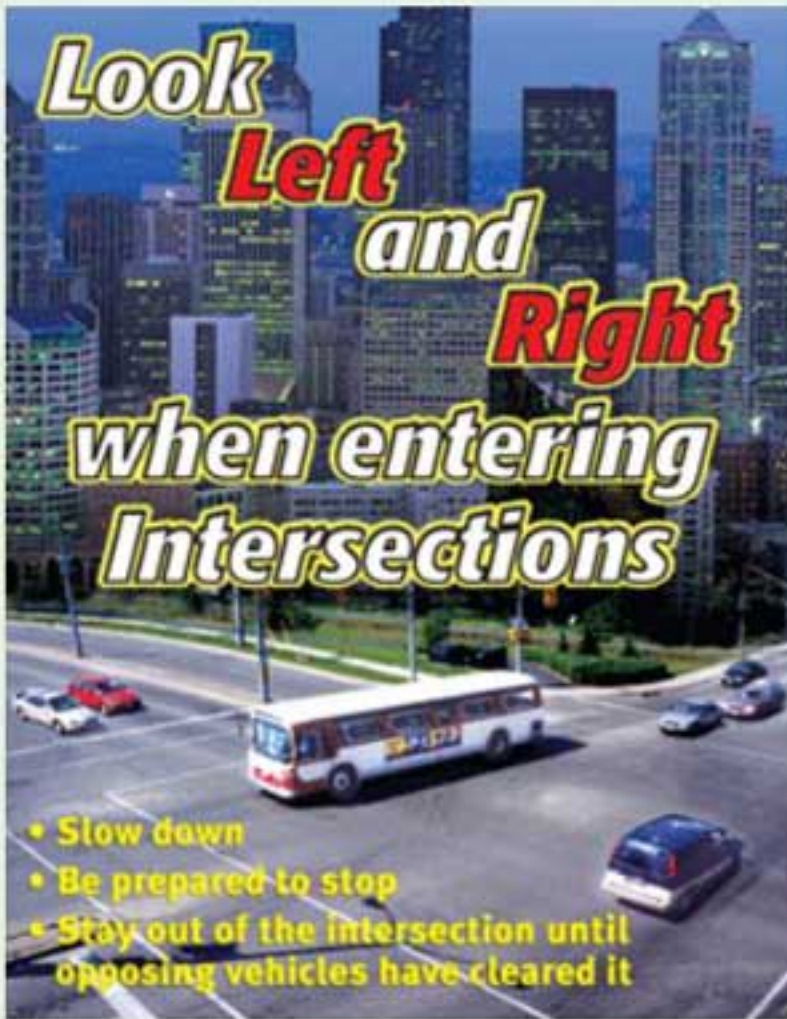

Available in: English