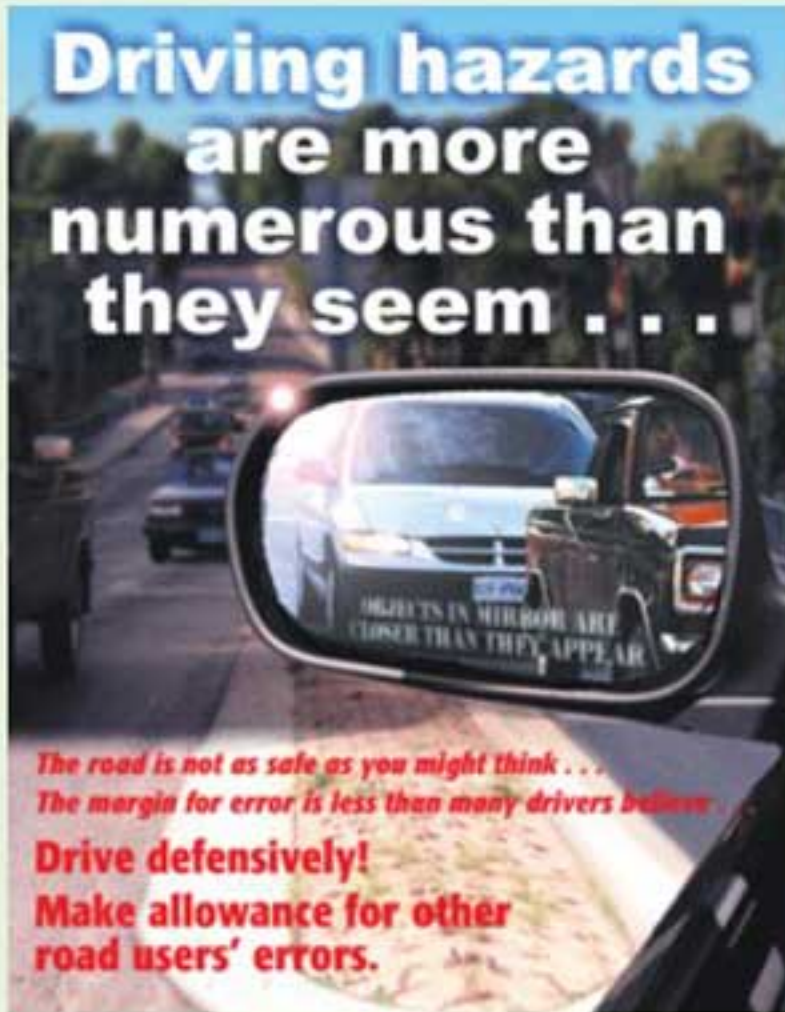

Available in: English, Spanish