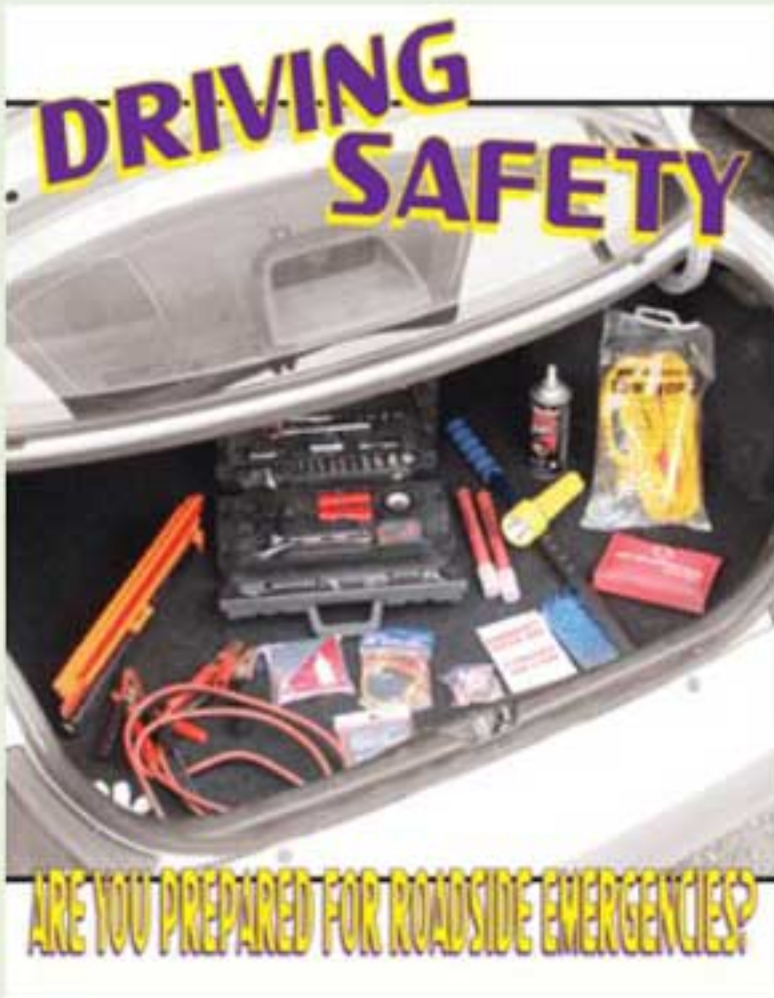

Available in: English